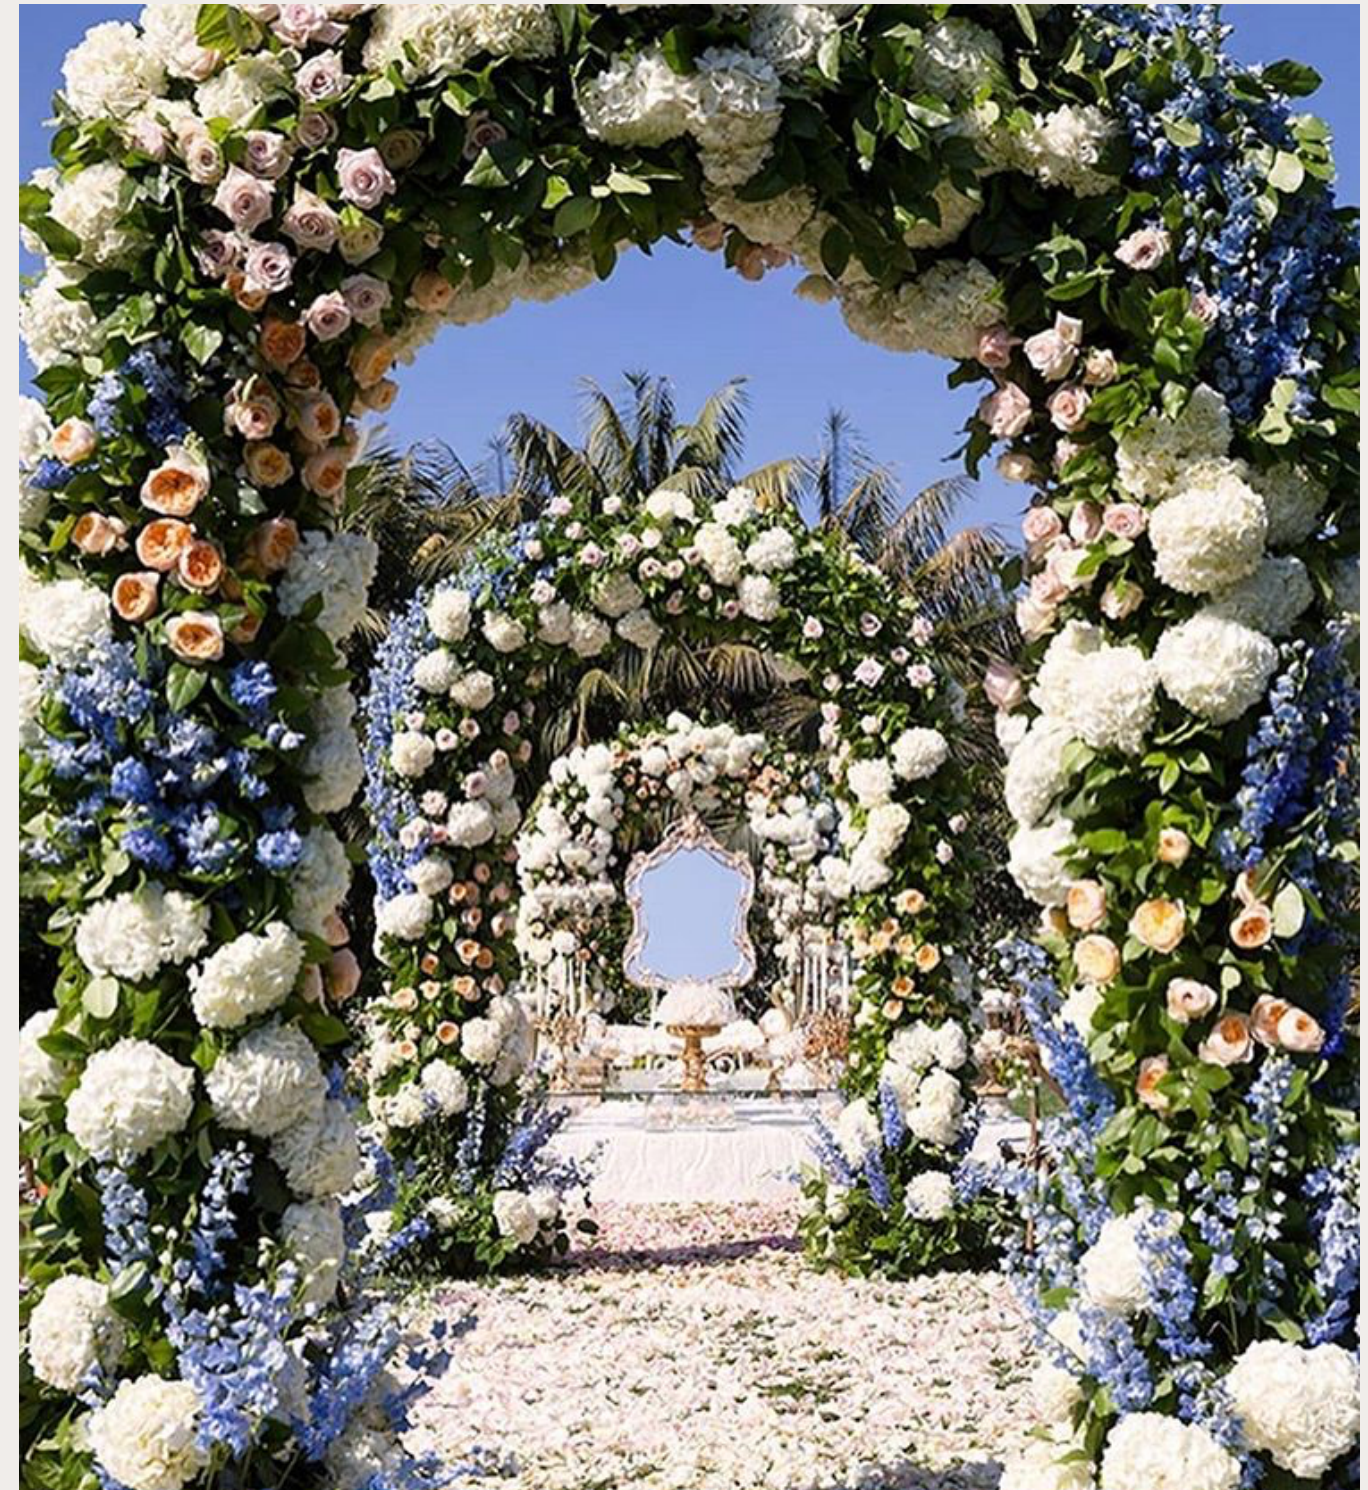

2 SLOTS OF 30 MINUTES FOR EACH WORKSHOP

**WORKSHOPS CAN TAKE FORM IN TUTORIALS, Q&A OR ANY
OTHER INSTRUCTORIAL PRACTICES**

Event Timings

EXHIBITION OPENING HOURS

11AM - 5PM

WORKSHOP TIMINGS

WEDDING PLANNING | FITNESS AND HEALTH | YOGA AND WELLBEING | HAIR AND MAKE UP
AESTHETICS | DRESS STYLING